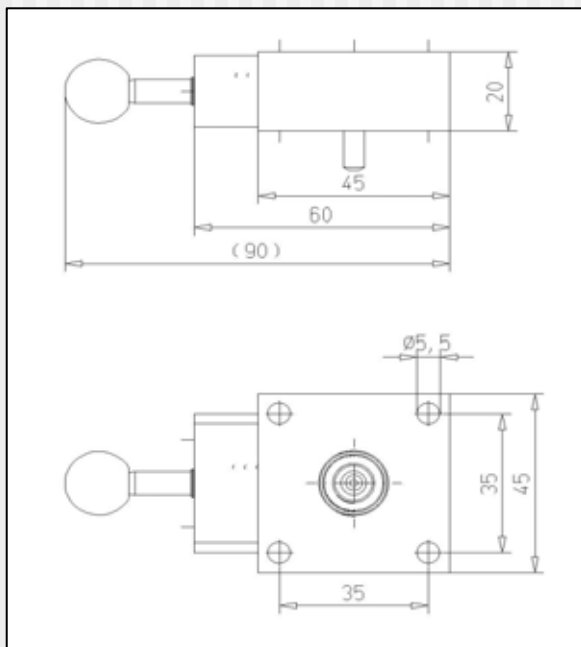

### TECHNICAL RESET DATA:

RESET BODY	STAINLESS STEEL
O-RING SEALS	NBR

73-307569-00

FOR 3/2 WAY  
VALVE DN2

73-307569-02

FOR 2/2 WAY  
VALVE DN6  
WITH CYLINDER

73-307569-03

FOR 3/2 WAY  
VALVE DN3

### HYDRAULIC SYMBOL

Drawing No.: 73-307569-00-00

Part No.: 209677

Drawing No.: 73-307569-02-00

Part No.: 209768

Drawing No.: 73-307569-03-00

Part no.: 210080